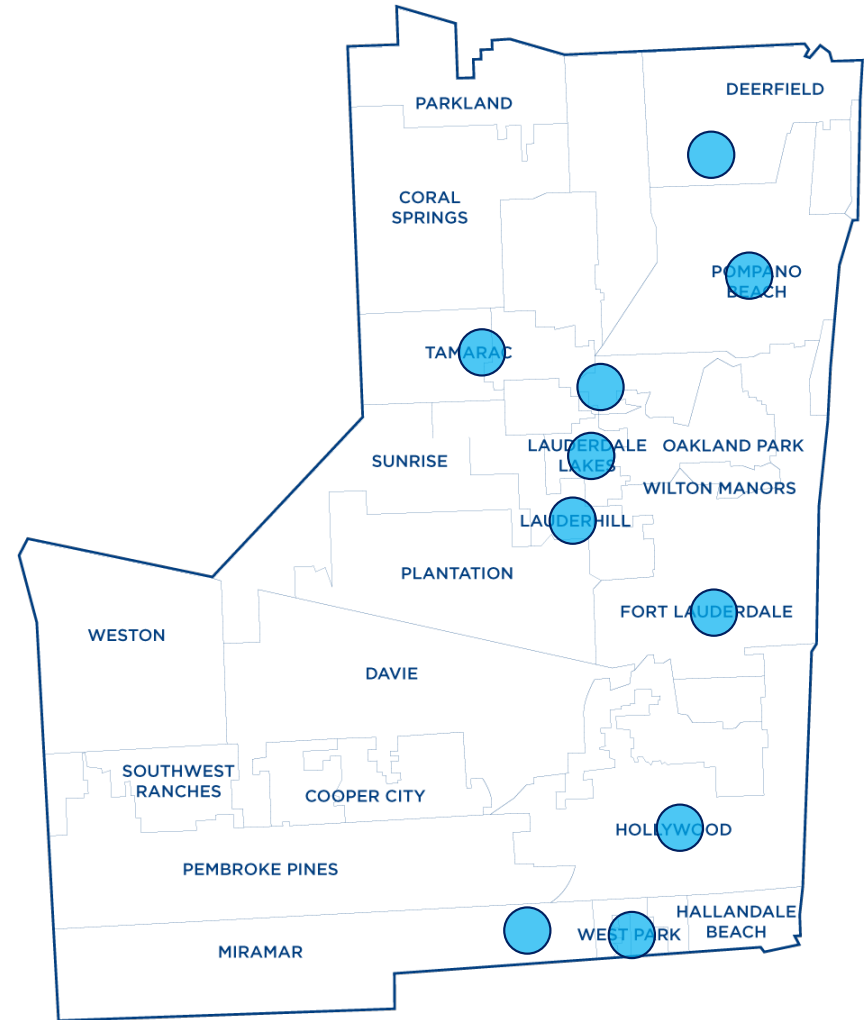

BROWARD COLLEGE[®]

LOCATIONS

COMMUNITY AGENCIES

MUNICIPALITIES

LAUDERDALE LAKES
"We Care"

CITY OF WEST PARK
The City of Positive Progression

CITY OF FORT LAUDERDALE

BROWARD COLLEGE™