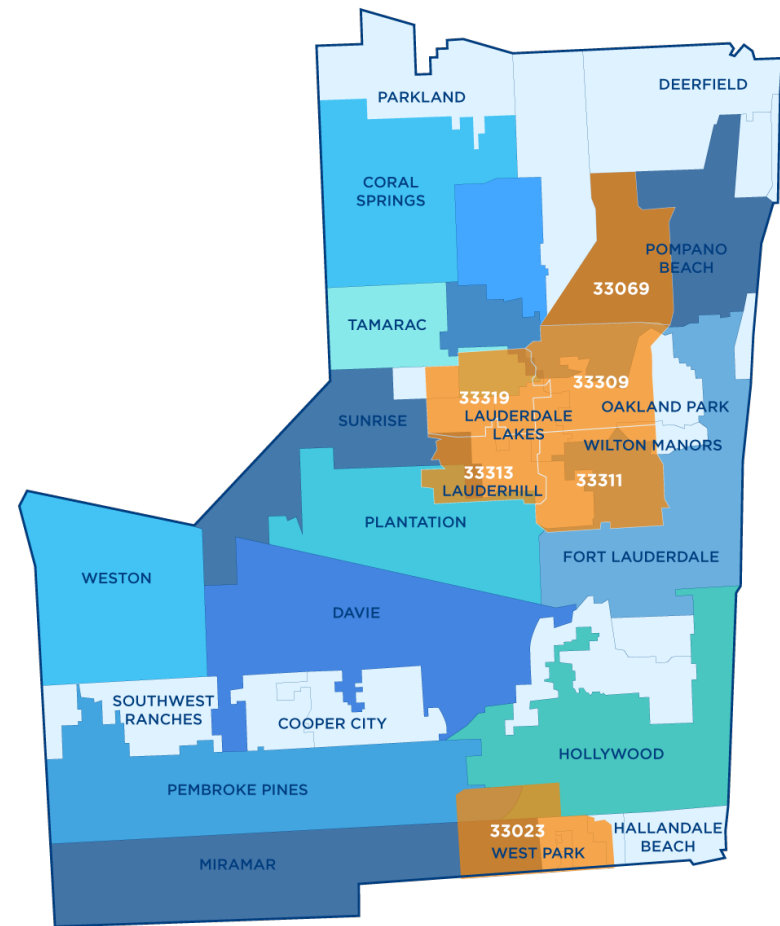

\$82

COST PER CREDIT

\$7,074

COST FOR IN-STATE ASSOCIATE DEGREE

WHO WERE WE MISSING?

Six zip codes with the highest unemployment rates **9% to 15%**

- **2.8%** Broward County unemployment rate

27% of residents 25-64 yrs. old have an associates degree or above

- **43.9%** Broward County attainment rate

Added in North:

33441 Deerfield Beach; 33065 Coral Springs; 33064 Pompano Beach

70%

**Jobs today
require
education
beyond high
school**

BrowardUP™

ACHIEVE UNLIMITED POTENTIAL