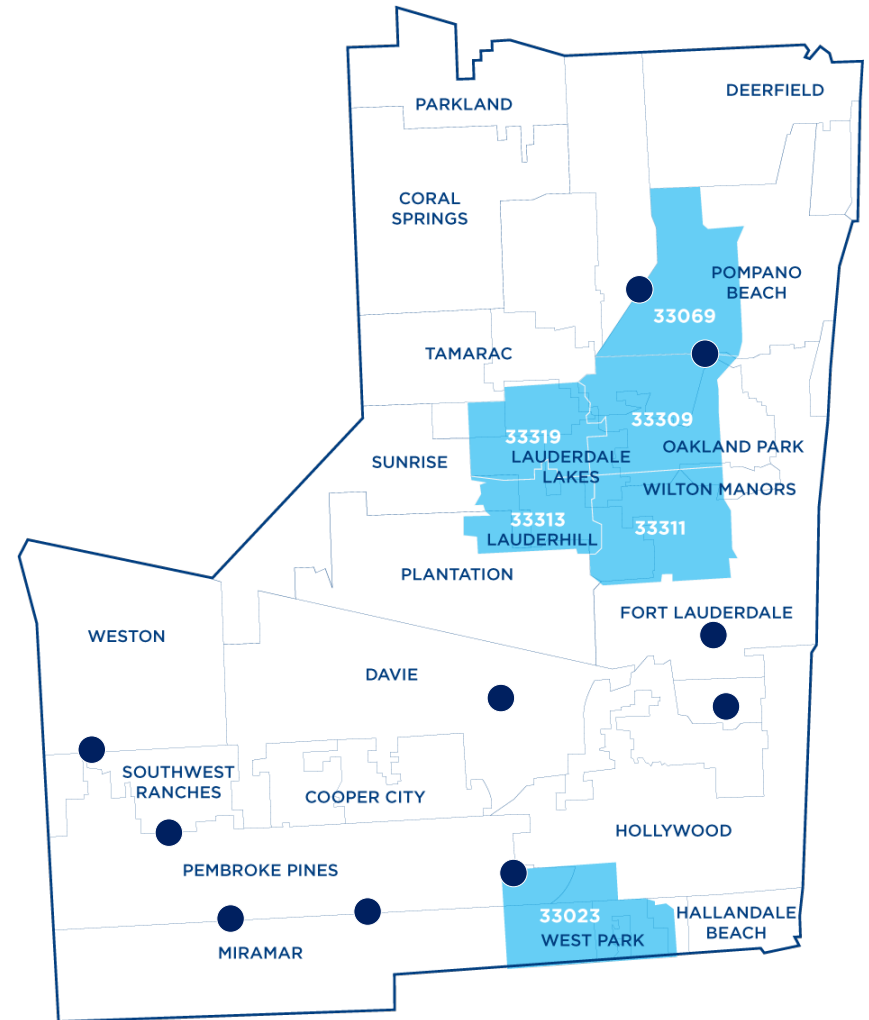

- **43.9%** Broward County attainment rate

Added in North:

33441 Deerfield Beach; 33065 Coral Springs; 33064 Pompano Beach

70%

**Jobs today
require
education
beyond high
school**

BrowardUP™

ACHIEVE UNLIMITED POTENTIAL

BROWARD COLLEGE[®]

LOCATIONS

COMMUNITY AGENCIES

MUNICIPALITIES

LAUDERDALE LAKES
"We Care"

CITY OF WEST PARK
The City of Positive Progression

CITY OF FORT LAUDERDALE

BROWARD COLLEGE™