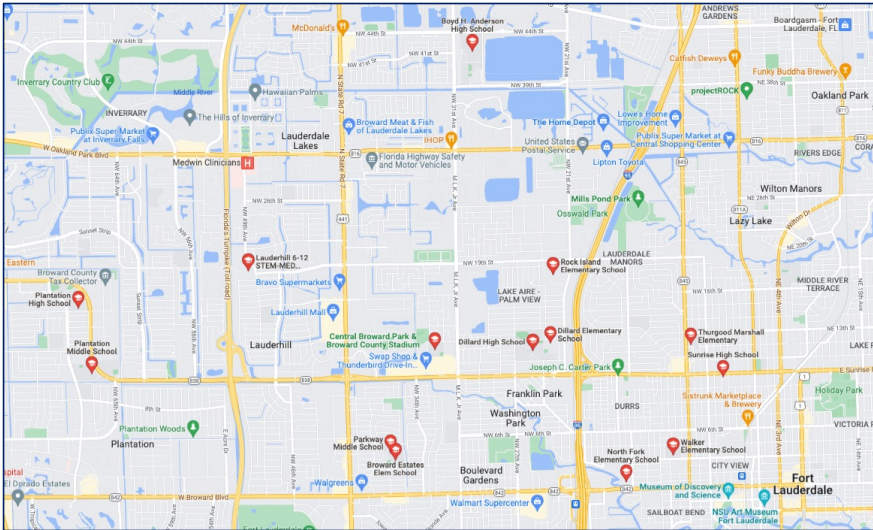

“CRADLE TO CAREER” PIPELINE

**Early Childhood
Development**

K-12 Success

**Post-Secondary
Transitions**

**Workforce
Development**

COMMUNITY SUPPORTS

BROWARD COLLEGE®

Target Schools