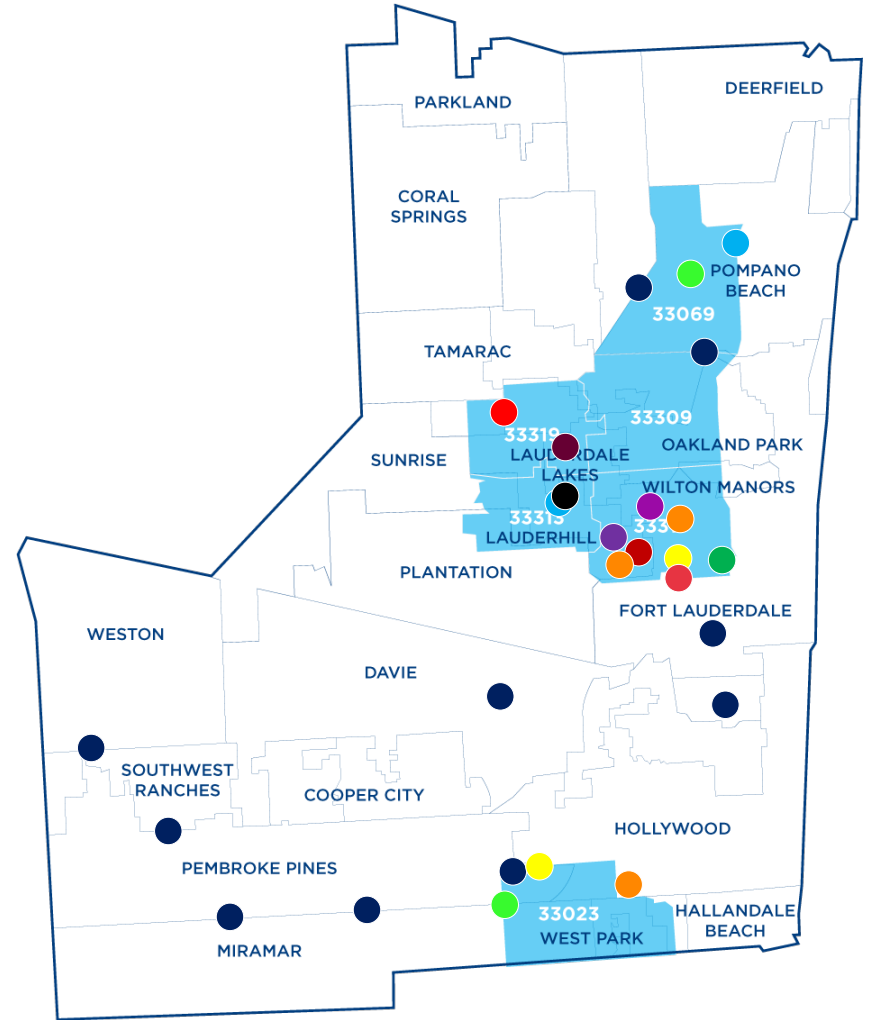

- **43.9%** Broward County attainment rate

Added in North:

33441 Deerfield Beach; 33065 Coral Springs; 33064 Pompano Beach

70%

**Jobs today
require
education
beyond high
school**

BrowardUP™

ACHIEVE UNLIMITED POTENTIAL

GOALS

- 1** Increase college access and attendance  from **3,000+**
- 2** Improve degree and certificate attainment  from **27%**
(and 43.9%) + certificates
- 3** Holistically raise economic mobility  **2+** quintiles
from bottom 20%

BROWARD COLLEGE[®]

LOCATIONS

COMMUNITY AGENCIES

MUNICIPALITIES

LAUDERDALE LAKES
"We Care"

CITY OF WEST PARK
The City of Positive Progression

CITY OF FORT LAUDERDALE

BROWARD COLLEGE™